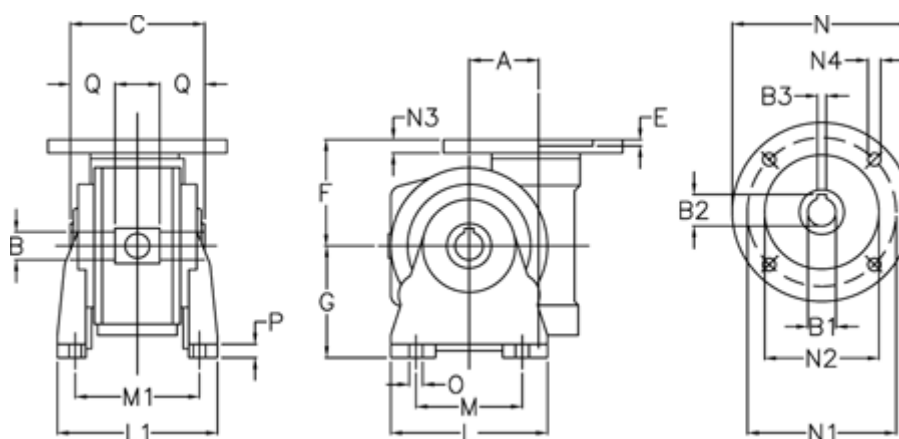

Data Sheet

Article number: 3902210015360

Description: Worm gear
VF 210-V-15-180B5, without lubrication

Measures

A	= 210	G	= 335	N3	= 22
B	= 90 H7	L	= 440	N4	= 18
B1 E7	= 48	L1	= 320	O	= 26
B2	= 51.8	M	= 340	P	= 25
B3 H9	= 14	M1	= 265	Q	= 85
C	= 260	N	= 350		
E	= 8	N1	= 300		
F	= 460	N2	= 250		